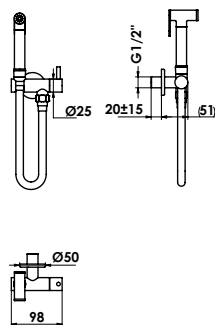

RTSHARP120A.BLK	5606779198389	TA150/210
RTSHARP120A.GLD	5606779198396	TA235/329
RTSHARP120A.CRM	5606779198402	TA65/91
RTSHARP120A.RSG	5606779198419	TA235/329